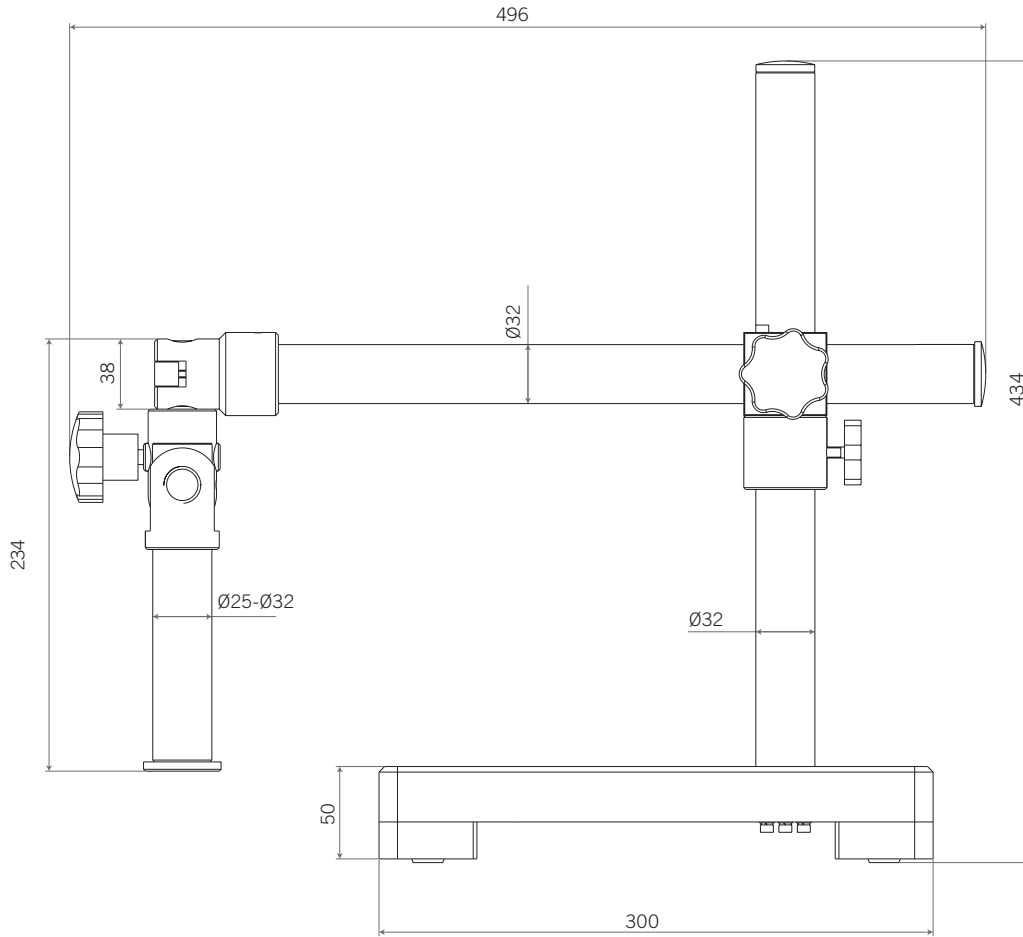

BOOM STAND

SPECIAL UNIVERSAL STAND

Squared base

Base	300X300X50mm
Vertical pole	$\varnothing 32$ mm
Focusing pole	$\varnothing 25$ mm and $\varnothing 32$ mm
Height of vertical pole	400mm